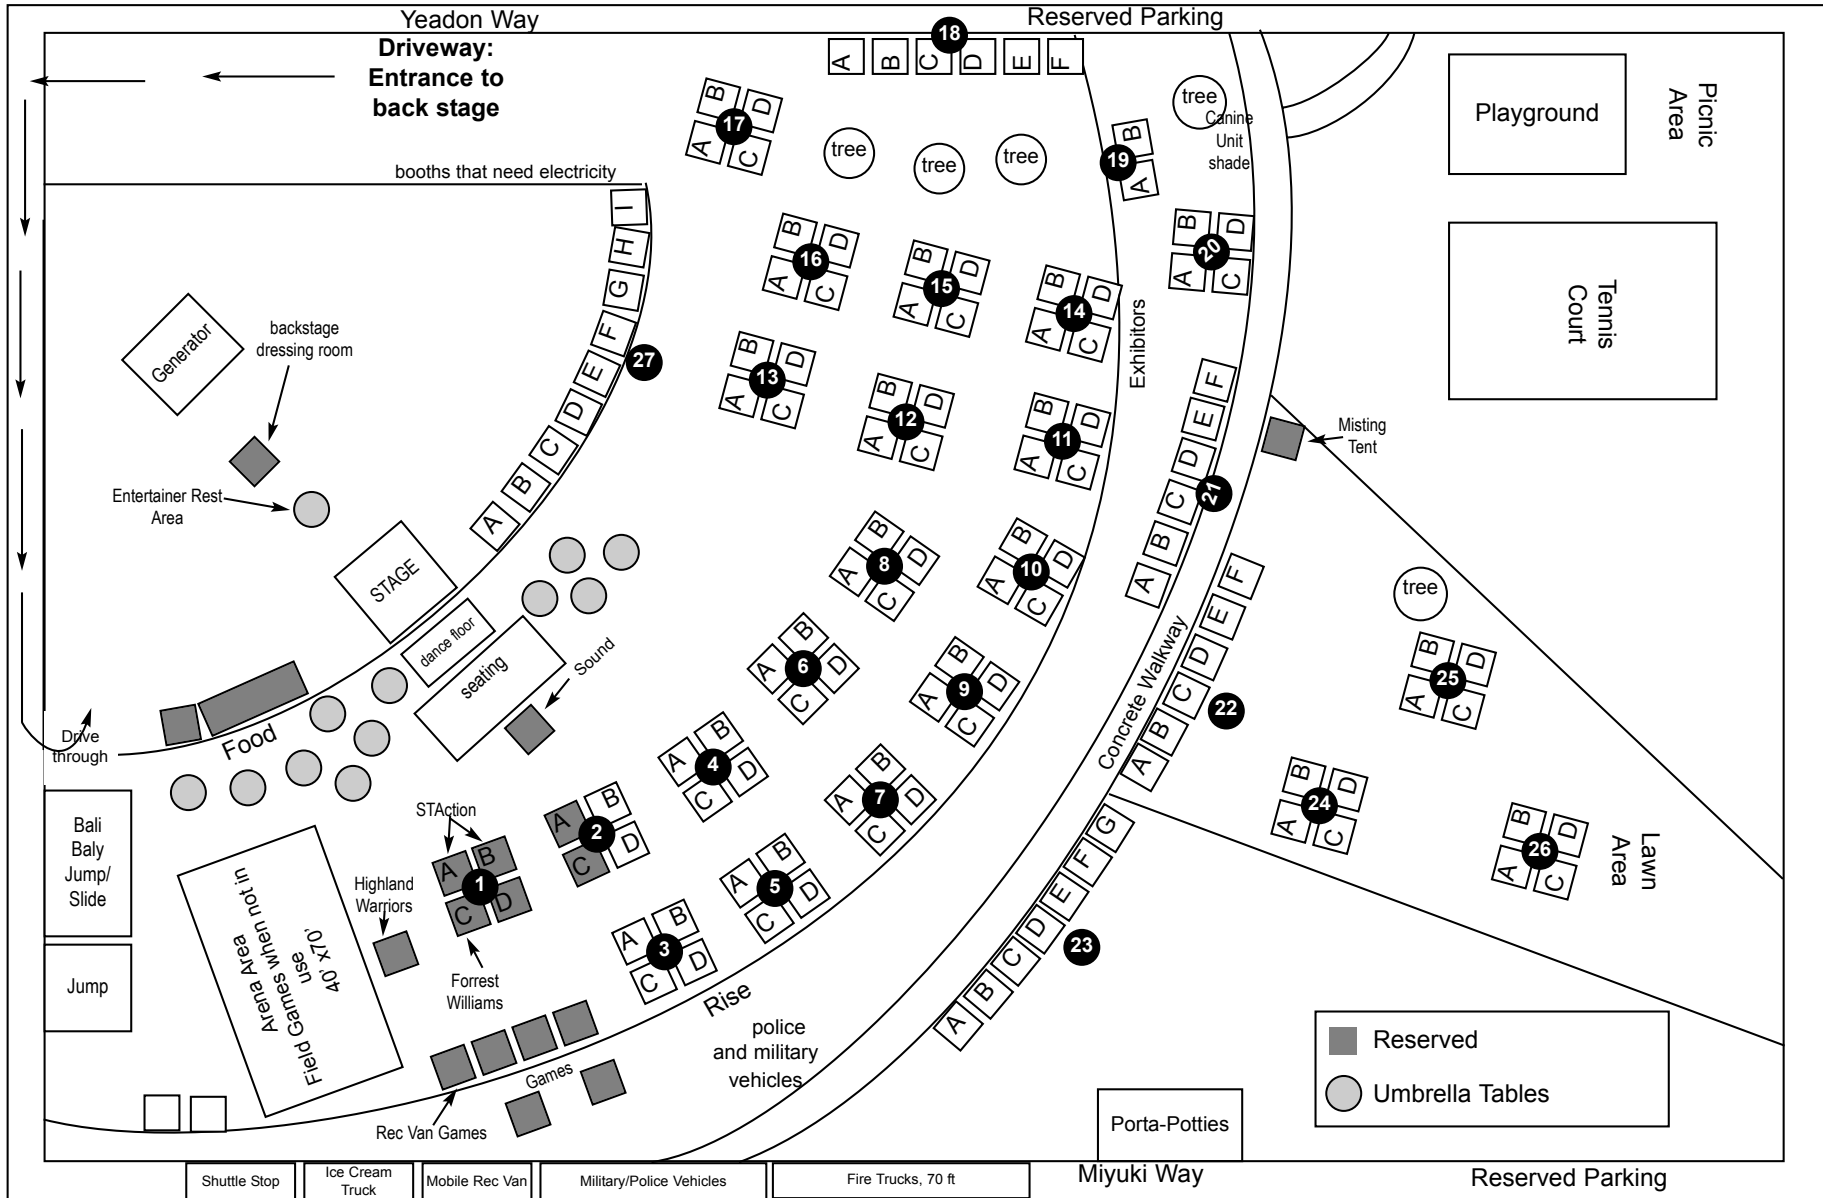

# CommunityFest

Event Plan

Cheryl Beck Dr.

Yeadon Way  
**Driveway:**  
**Entrance to**  
**back stage**

Reserved Parking

Santa Teresa Blvd.

Playground  
 Picnic Area

Tennis Court

Lawn Area

Reserved  
 Umbrella Tables

Shuttle Stop   Ice Cream Truck   Mobile Rec Van   Military/Police Vehicles   Fire Trucks, 70 ft   Miyuki Way   Reserved Parking